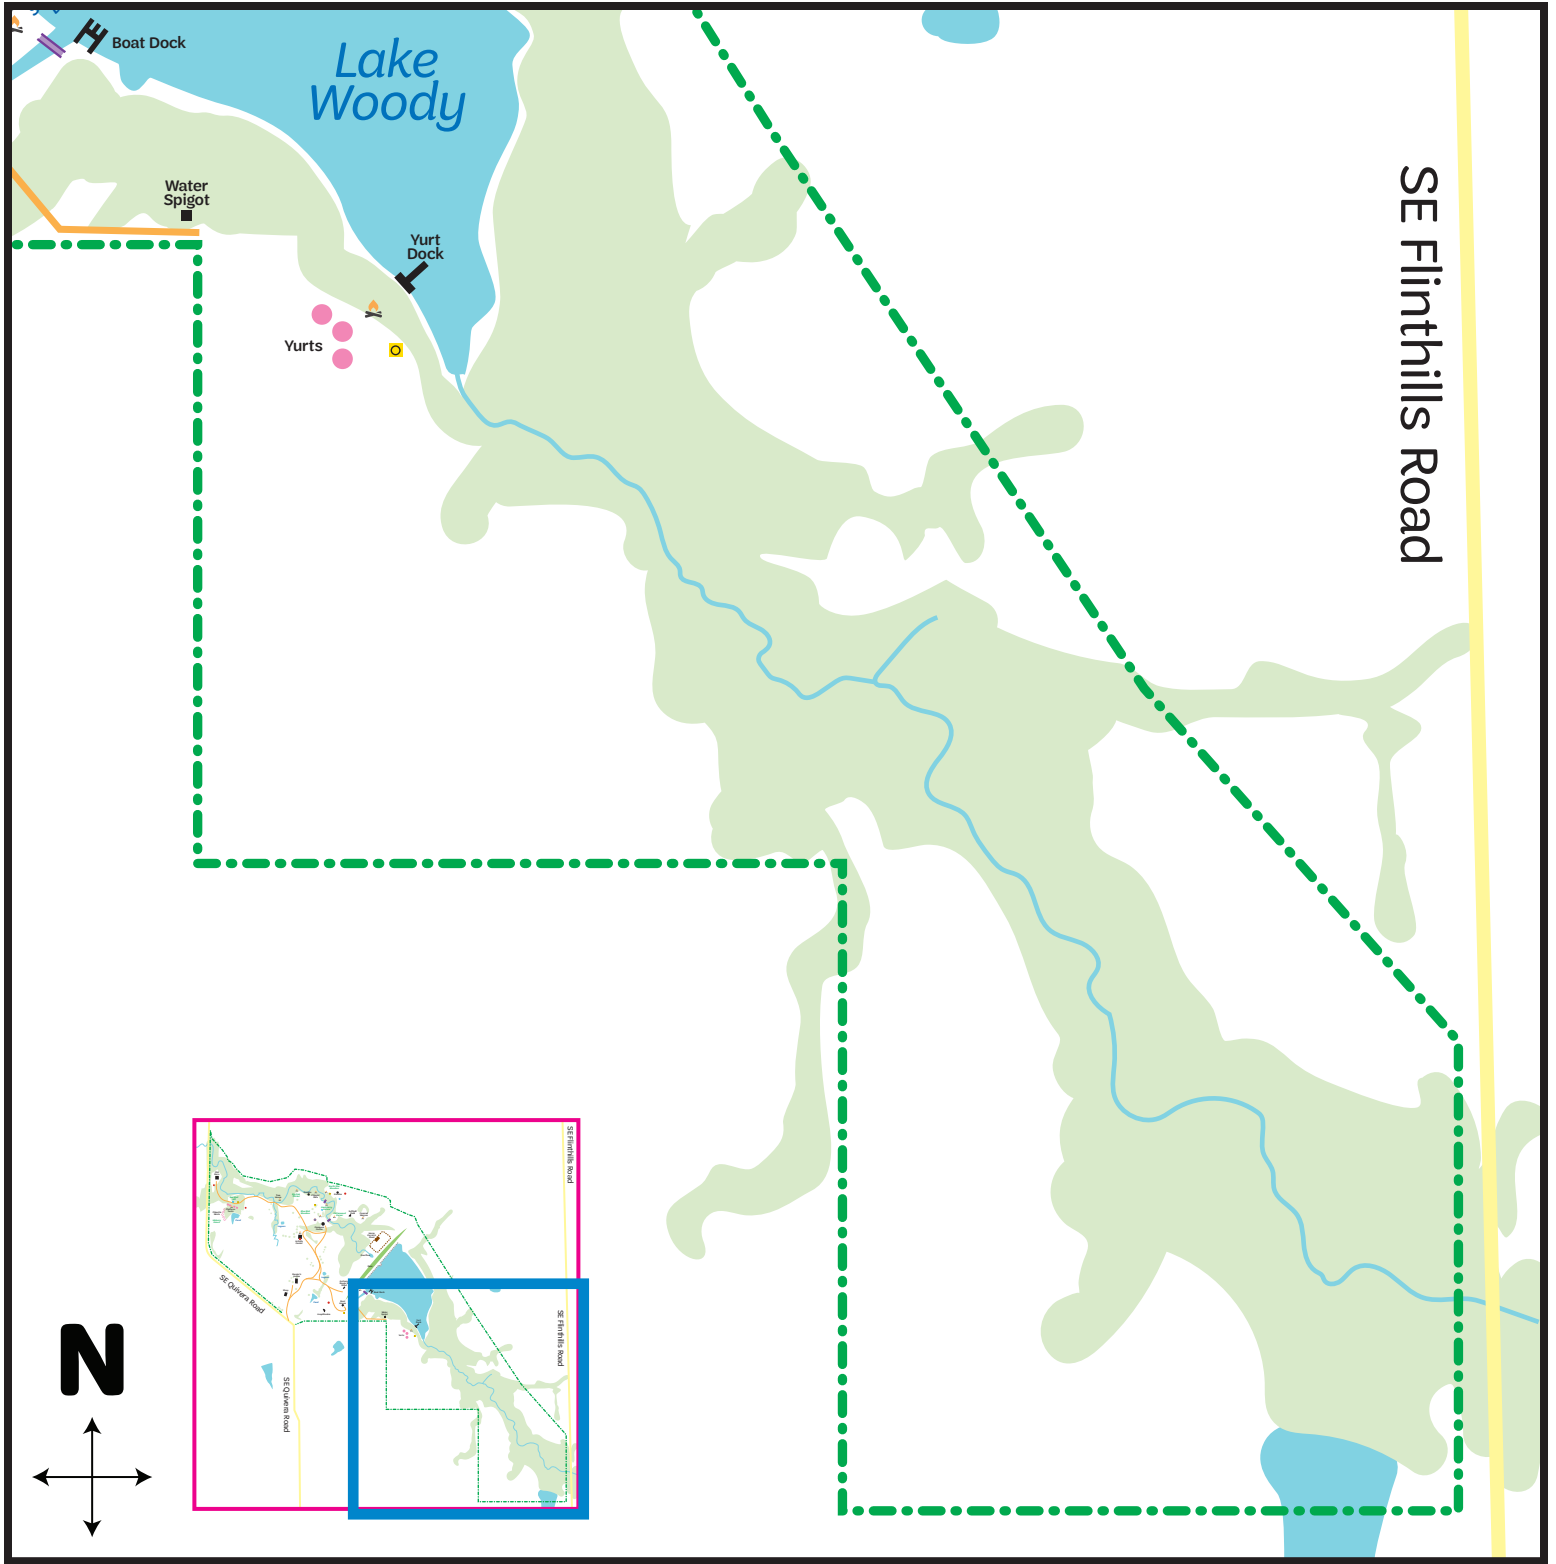

## MAP LEGEND

- |   |              |   |           |
|---|--------------|---|-----------|
|   | Public road  |  | Fire ring |
|  | Trees/woods  |  | Flag pole |
|   | Service road |  | Building  |
|   | Fence        |  | Bridge    |
|  | Wash house   |  | Shelter   |
|  | Latrine      |  | Campsite  |

# Camp Four Winds

9236 SE Quivera Road  
 Leon, KS 67074  
 Girl Scouts of Kansas Heartland  
 1 (888) 686-MINT (6468)

Updated June 2023

# Camp Four Winds

(Southeast corner of property)